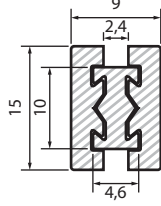

48V Dairesel Ray
48V Round Track

● Bakır/Copper

600 mm	800 mm
AD50-92001	AD50-92002
80,00 USD	97,00 USD