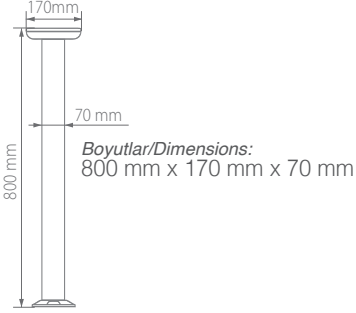

TR Capella A Alüminyum LED Bahçe Armatürleri
EN Capella A Aluminum LED Garden Fixtures

12W - 800 mm

● Fume/Fume

AG44-03202 3000K

170,00 USD