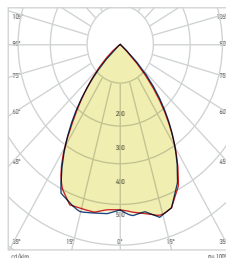

135
lm/W

SURGE
4kV

60W - 610 mm

AT45-06003	3000K	7,700 lm
AT45-06013	4000K	7,800 lm
AT45-06033	6500K	8,000 lm

190,00 USD

Boyutlar/Dimensions:
610 mm x 75 mm x 138 mm

X 2

75W - 610 mm

AT45-07503	3000K	9,850 lm
AT45-07513	4000K	9,900 lm
AT45-07533	6500K	10,000 lm

210,00 USD

Boyutlar/Dimensions:
610 mm x 75 mm x 138 mm

X 2

100W - 910 mm

AT45-19103	3000K	13,000 lm
AT45-19113	4000K	13,100 lm
AT45-19133	6500K	13,300 lm

250,00 USD

Boyutlar/Dimensions:
910 mm x 75 mm x 138 mm

X 2

AC
220V
240V

50/60
Hz

IP65

60°
Standart

30°-90°
Opsiyon

CRI
≥80

50,000h

-20°C
+45°C

PF
0,98

120W - 1180 mm

AT45-29203	3000K	15,700 lm
AT45-29213	4000K	15,800 lm
AT45-29233	6500K	16,000 lm

310,00 USD

Boyutlar/Dimensions:
1180 mm x 75 mm x 138 mm

X 1

150W - 1180 mm

AT45-29403	3000K	19,700 lm
AT45-29413	4000K	19,800 lm
AT45-29433	6500K	20,000 lm

330,00 USD

Boyutlar/Dimensions:
1180 mm x 75 mm x 138 mm

X 1

Farklı lens opsiyonlarımız mevcuttur. Lütfen iletişime geçiniz. Spor salonu uygulamaları için, dereceli montaj aparatı opsiyonu mevcuttur.

OSRAM LED
LUMILEDS | **NICHIA**
OSRAM Driver Industry Series | **Lifud** | **LEDVANCE**

Opsiyonlar: DALI - DIM - Acil Durum Kiti - Özel Açılı Lens
Options: DALI - DIM - Emergency Kit - Special Angled Lens

DKP sac gövde üzerine elektrostatik toz boyalı yüksek dayanımlı gövde yapısı. Kamaşma yapmayan yüksek geçirgenlikli opal difüzör. Isıl iletimi yüksek alüminyum pcb yüksek lümenli, homojen ışık dağılımı, istenilen ışık rengi seçeneği. Opsiyonel olarak DALI ve acil kit uygulama seçeneği. Sıva üstü aparatıyla kolayca sıva üstü armatüre çevrilebilir yapıdadır.