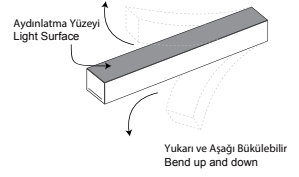

ACK

TR LED Neon Hortumlar
EN LED Neon Ropelights