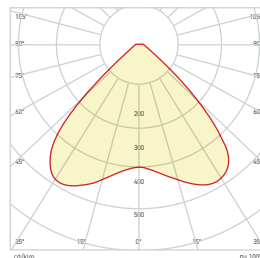

135
lm/W

SURGE
4kV

60W - 610 mm

AT45-06003	3000K	7,700 lm
AT45-06013	4000K	7,800 lm
AT45-06033	6500K	8,000 lm

190,00 USD

Boyutlar/Dimensions:
610 mm x 75 mm x 138 mm

X 2

75W - 610 mm

AT45-07503	3000K	9,850 lm
AT45-07513	4000K	9,900 lm
AT45-07533	6500K	10,000 lm

210,00 USD

Boyutlar/Dimensions:
610 mm x 75 mm x 138 mm

X 2

100W - 910 mm

AT45-19103	3000K	13,000 lm
AT45-19113	4000K	13,100 lm
AT45-19133	6500K	13,300 lm

250,00 USD

Boyutlar/Dimensions:
910 mm x 75 mm x 138 mm

X 2

AC
220V
240V

50/60
Hz

IP65

60°
Standart

30°-90°
Opsiyon

CRI
≥80

50,000h

-20°C
+45°C

PF
0,98

120W - 1180 mm

AT45-29203	3000K	15,700 lm
AT45-29213	4000K	15,800 lm
AT45-29233	6500K	16,000 lm

310,00 USD

Boyutlar/Dimensions:
1180 mm x 75 mm x 138 mm

X 1

150W - 1180 mm

AT45-29403	3000K	19,700 lm
AT45-29413	4000K	19,800 lm
AT45-29433	6500K	20,000 lm

330,00 USD

Boyutlar/Dimensions:
1180 mm x 75 mm x 138 mm

X 1

Farklı lens opsiyonlarımız mevcuttur. Lütfen iletişime geçiniz. Spor salonu uygulamaları için, dereceli montaj aparatı opsiyonu mevcuttur.

OSRAM LED
LUMILEDS | **NICHIA**
OSRAM Driver Industry Series | **Lifud** | **LEDVANCE**

Opsiyonlar: DALI - DIM - Acil Durum Kiti - Özel Açılı Lens
Options: DALI - DIM - Emergency Kit - Special Angled Lens

DKP sac gövde üzerine elektrostatik toz boyalı yüksek dayanımlı gövde yapısı. Kamaşma yapmayan yüksek geçirgenlikli opal difüzör. Isıl iletimi yüksek alüminyum pcb yüksek lümenli, homojen ışık dağılımı, istenilen ışık rengi seçeneği. Opsiyonel olarak DALI ve acil kit uygulama seçeneği. Sıva üstü aparatıyla kolayca sıva üstü armatüre çevrilebilir yapıdadır.