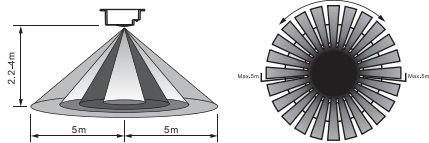

AY31-02020 360°

17,50 USD

5.8GHz CW (Sürekli dalga yayan) radar, ISM band
Max Algılama mesafesi: Max. 2-10 mt (yarıçap)
100%/75%/50%/25%
Watt: Max 1200W - Enkandesan
300W - Led
Fotosel: 5 lux / 30lux / 100 lux (Ayarlanabilir)

X 100

SENSOR