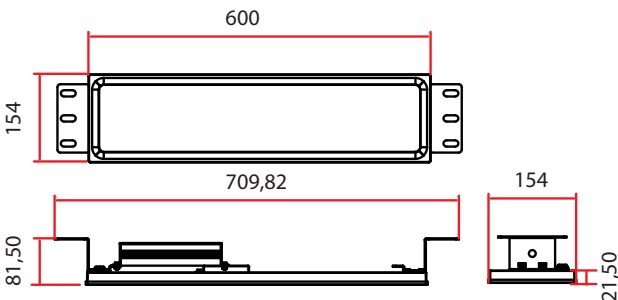

100W

AT47-19103	3000K	9,850 lm
AT47-19113	4000K	9,900 lm
AT47-19133	6500K	10,000 lm

210,00 USD

100W - Kitli

AT47-19103K	3000K	9,850 lm
AT47-19113K	4000K	9,900 lm
AT47-19133K	6500K	10,000 lm

250,00 USD

Boyutlar/Dimensions:
600 mm x 154 mm x 21,5 mm

150W

AT47-29403	3000K	13,000 lm
AT47-29413	4000K	13,100 lm
AT47-29433	6500K	13,300 lm

250,00 USD

150W - Kitli

AT47-29403K	3000K	13,000 lm
AT47-29413K	4000K	13,100 lm
AT47-29433K	6500K	13,300 lm

290,00 USD

Boyutlar/Dimensions:
600 mm x 154 mm x 21,5 mm

200W

AT47-49403	3000K	15,700 lm
AT47-49413	4000K	15,800 lm
AT47-49433	6500K	16,000 lm

330,00 USD

200W - Kitli

AT47-49403K	3000K	15,700 lm
AT47-49413K	4000K	15,800 lm
AT47-49433K	6500K	16,000 lm

372,00 USD

Boyutlar/Dimensions:
600 mm x 154 mm x 21,5 mm