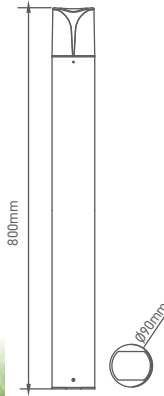

TR Alüminyum LED Çim Armatürü
EN Aluminum LED Lawn Luminaire

MADE IN
TÜRKİYE