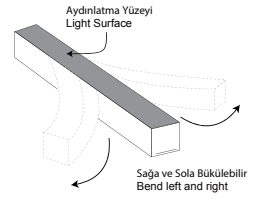

ACK

TR LED Neon Hortumlar
EN LED Neon Ropelights