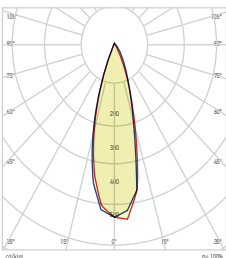

Boyutlar/Dimensions:
1180 mm x 75 mm x 138 mm

X 1

Farklı lens opsiyonlarımız mevcuttur. Lütfen iletişime geçiniz. Spor salonu uygulamaları için, dereceli montaj aparatı opsiyonu mevcuttur.

OSRAM LED
LUMILEDS | **NICHIA**
OSRAM Driver Industry Series | **Lifud** | **LEDVANCE**

Opsiyonlar: DALI - DIM - Acil Durum Kiti - Özel Açılı Lens
Options: DALI - DIM - Emergency Kit - Special Angled Lens

DKP sac gövde üzerine elektrostatik toz boyalı yüksek dayanımlı gövde yapısı. Kamaşma yapmayan yüksek geçirgenlikli opal difüzör. Isıl iletimi yüksek alüminyum pcb yüksek lümenli, homojen ışık dağılımı, istenilen ışık rengi seçeneği. Opsiyonel olarak DALI ve acil kit uygulama seçeneği. Sıva üstü aparatıyla kolayca sıva üstü armatüre çevrilebilir yapıdadır.

High strength with welded aluminum frame structure. Frame colour choice in desired RAL code. PMMA or PS LGP diffuser choice of high quality and transmittance. It offers a bropcs usage choice with various powers and colour choices and its features which do not cause glare, dark zone or hotspot with its close and efficient led array. Production can be done at 30- 60- 120 cm standard and at special dimensions. DALI, triac dimming and emergency kit applications are optional.

30°