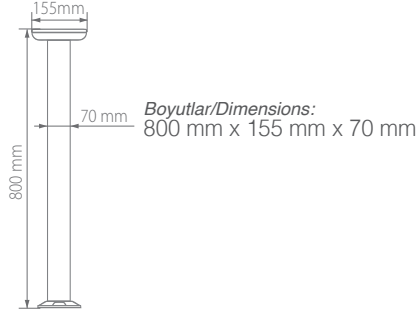

TR Capella B Alüminyum LED Bahçe Armatürleri
EN Capella B Aluminum LED Garden Fixtures

MADE IN
TÜRKİYE

12W - 800 mm

● Füme/Fume

AG44-03502 3000K

170,00 USD